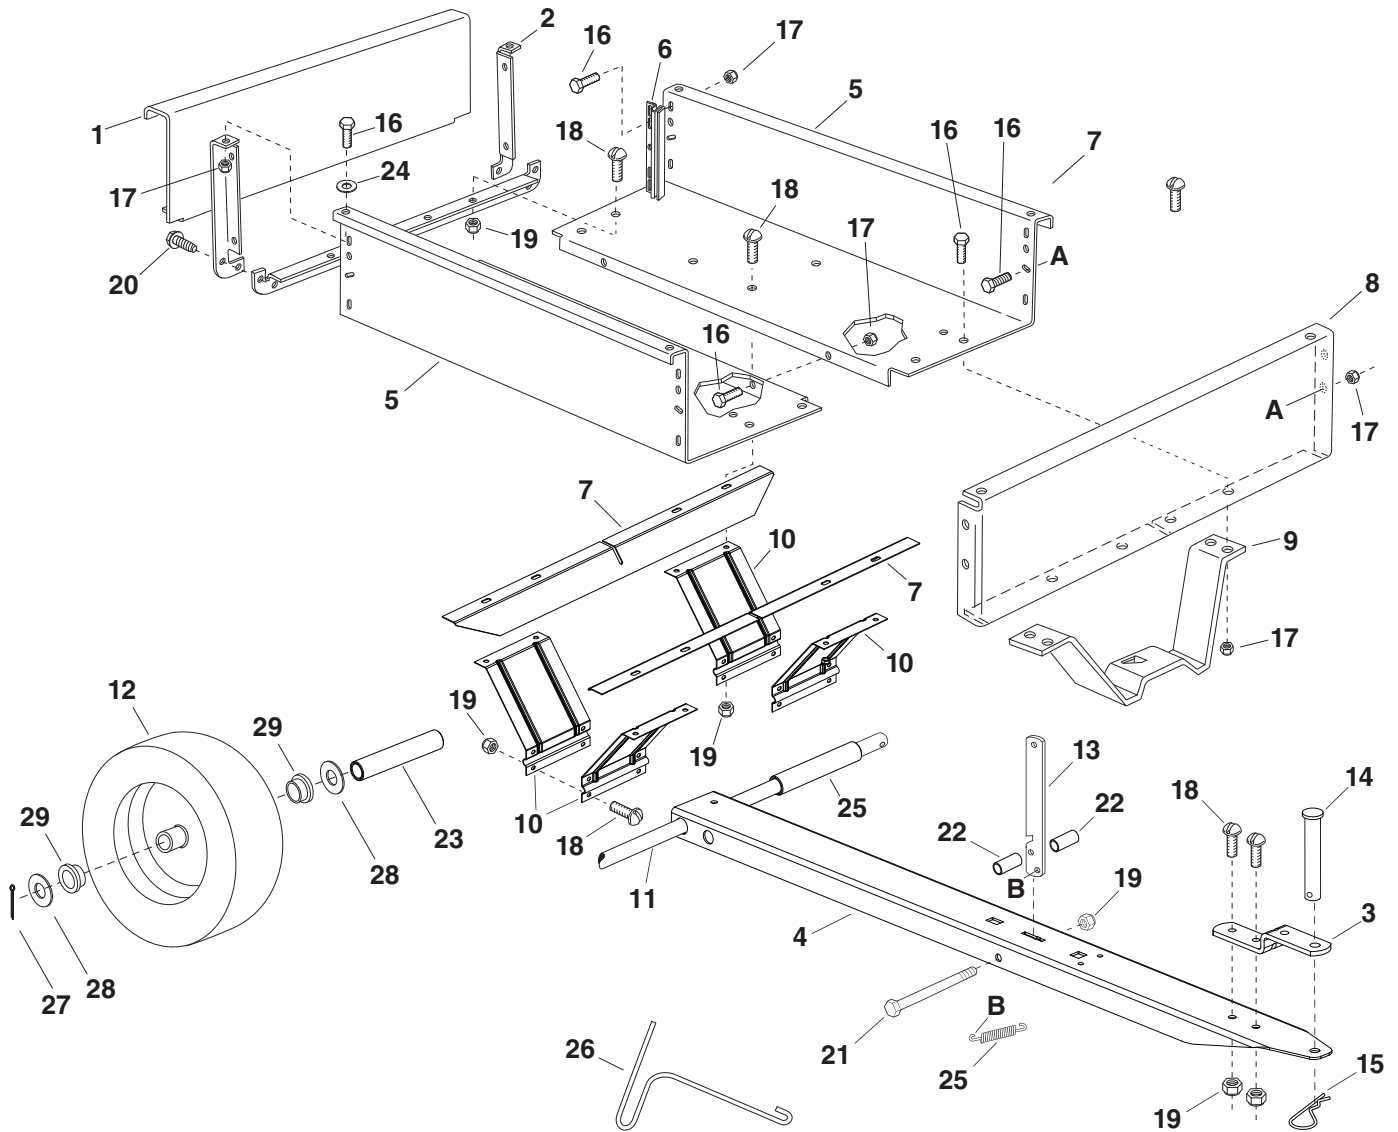

# 45-03037 / 967 02 71-01

REF.	PART NO.	QTY.	DESCRIPTION	REF.	PART NO.	QTY.	DESCRIPTION
1	24907	1	Tailgate	16	43012	22	Hex Bolt, 1/4-20 x 3/4"
2	62458	1	Tailgate Reinforcement Bracket	17	47189	22	Nylock Nut, 1/4-20
3	23687	1	Hitch Bracket	18	43814	22	Slit. Truss Hd. Bolt, 5/16-18 x 3/4"
4	28117	1	Draw Bar Tongue	19	47810	28	Nylock Nut, 5/16-18
5	28115	2	Cart Body	20	47630	4	Bolt, Self Tapping 5/16-18 x 3/4"
6	23548	2	Guide, Tailgate	21	46782	1	Hex Bolt, 5/16-18 x 3"
7	27980	2	Bed Support	22	42563	2	Spacer, 0.375" x 0.5" x 1"
8	28116	1	Front Panel	23	27846	2	Spacer, 0.65" x 0.88" x 4.75"
9	27843	1	Latch Stand Bracket	24	43088	2	Washer, 1/4"
10	27844	4	Wheel Support	25	47408	1	Extension Spring
11	24908	1	Axle	26	47622	1	Spring Puller Tool
12	40880	2	Wheel	27	43010	2	Cotter Pin, 1/8" x 1-1/4"
13	24498	1	Latch Lock Lever	28	R19212016	4	Washer, .656" x 1.25" x .059"
14	HA23638	1	Hitch Pin	29	40880 BRG	4	Wheel Bearing (included in wheel)
15	43343	1	Hair Cotter Pin, 1/8" (#4)		41075	1	Owner's Manual